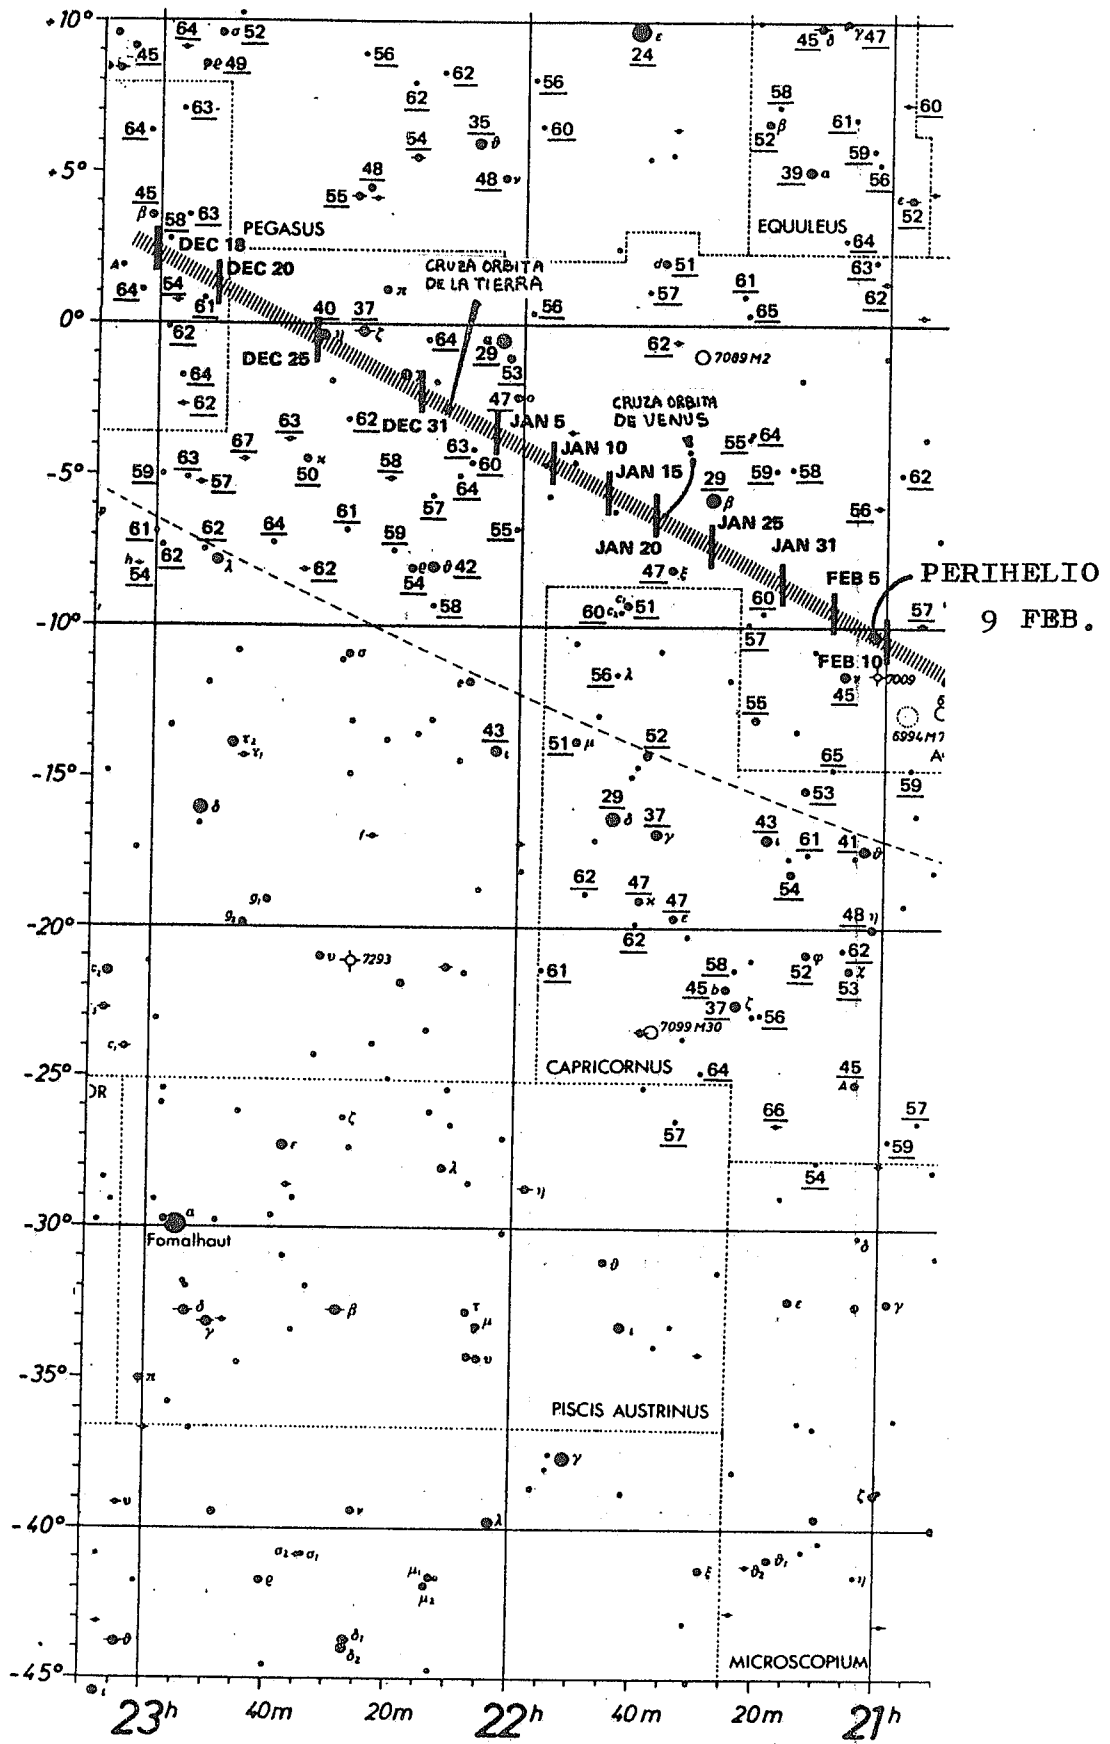

AGRUPACION ASTRONOMICA DE MADRID

INDICE DE CARTAS

TRAYECTORIA DEL COMETA HALLEY EN LA ESFERA CELESTE DURANTE NOVIEMBRE 1985 - MAYO 1986. CUBRIENDO LA TRAYECTORIA SE MUESTRAN LAS CARTAS DE LOS ATLASES ESTELARES DE LA AAVSO Y LA BAA. LAS CARTAS TIENEN MAYOR SUP. POSICION QUE LA AQUI MOSTRADA.

(102)

CHART 78

© 1980 AAVSO REPRODUCED BY SPECIAL PERMISSION OF THE AAVSO

CHART 101

© 1980 AAVSO REPRODUCED BY SPECIAL PERMISSION OF THE AAVSO

© 1980 AAVSO REPRODUCED BY SPECIAL PERMISSION OF THE AAVSO

© 1981 BAA REPRODUCED BY SPECIAL PERMISSION OF THE BAA

CHART 4A

CHART 4B

© 1981 BAA REPRODUCED BY SPECIAL PERMISSION OF THE BAA

CHART 4C

© 1981 BAA REPRODUCED BY SPECIAL PERMISSION OF THE BAA

CHART 5A

© 1981 BAA REPRODUCED BY SPECIAL PERMISSION OF THE BAA

MAXIMO ACERCAMIENTO A LA TIERRA: 0.42 UA